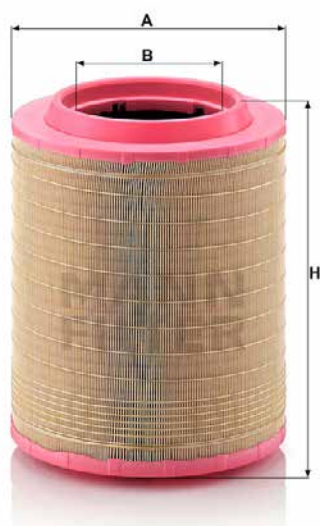

JMR PART NO: FIL303-BD
MANN FILTER

M&H PART NO: C331460/1

Air Filter Outer
Volvo FH12

– Version 3

DIMENSIONS:
(mm)

A: 332
D: 211
H: 415