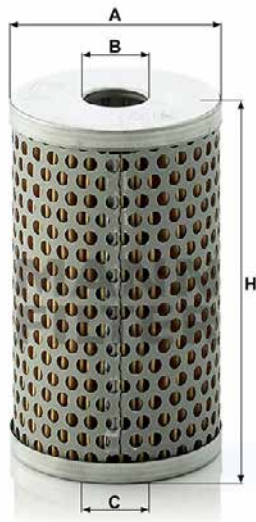

Air Filter Inner
Volvo FM – Version 2/3

DIMENSIONS:
(mm)

A: 168
B: 146
H: 439

JMR PART NO: FIL303-FD
MANN FILTER

M&H PART NO: C311345/1

Air Filter Outer
Volvo FM – Version 2/3

DIMENSIONS:
(mm)

A: 332
D: 211
H: 415