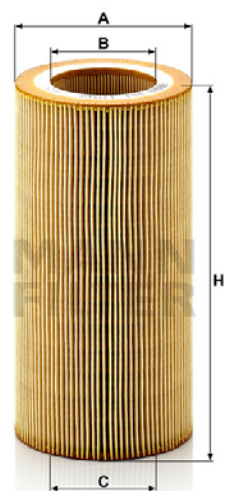

Oil Filter Bypass
Volvo

– FH12

DIMENSIONS:
(mm)

A: 108
B: 103
C: 93
G: 1 3/8 – 16 UN
H: 261

JMR PART NO: FIL401-AD
MANN FILTER

M&H PART NO: HU12103X

Oil Filter
DAF MX

DIMENSIONS:
(mm)

A: 113
B: 56
C: 56
H: 220

JMR PART NO: FIL401-BD
MANN FILTER

M&H PART NO: HU1297X

Oil Filter
DAF XE

DIMENSIONS:
(mm)

A: 113
B: 68
C: 68
H: 220

JMR PART NO: FIL401-CD
MANN FILTER

M&H PART NO: ZR905Z

Centrifugal Filter
DAF MX

DIMENSIONS:
(mm)

D: 104
F: 6.000
G: 11.000
H: 145

JMR PART NO: FIL401-DD
MANN FILTER

M&H PART NO: ZR903X

Centrifugal Filter
DAF XE

DIMENSIONS:
(mm)

D: 92
F: 14.000
G: 14.000
H: 122