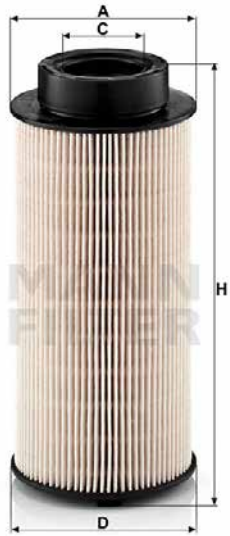

M&H PART NO: W11102/37

Oil Filter
Scania

DIMENSIONS:
(mm)

A: 108
B: 93
C: 103
G: 1 1 / 8 – 16 UN
H: 261

JMR PART NO: FIL501-DD
MANN FILTER

M&H PART NO: W9023/1

Oil Filter
Scania – Gearbox / Diff

DIMENSIONS:
(mm)

A: 96
B: 63
C: 72
G: M 23 X 1.5
UGV: 1.60

JMR PART NO: FIL501-FD
MANN FILTER

M&H PART NO: ZR12001Z

Centrifugal Paper
Scania

DIMENSIONS:
(mm)

****Stock Arriving Soon****

A: 115
H: 90

JMR PART NO: FIL502-AD
MANN FILTER

M&H PART NO: PU941X

Fuel Filter
Scania

DIMENSIONS:
(mm)

A: 86
B: 60
C: 38
D: 85
H: 187

JMR PART NO: FIL503-AD
MANN FILTER

M&H PART NO: TB1394/3X

Air Drier Filter
Scania

DIMENSIONS:
(mm)

A: 136
B: 100
C: 111
G: G 1 1/4
H: 178

JMR PART NO: FIL503-BD
MANN FILTER

M&H PART NO: C271340

Air Filter
Scania

DIMENSIONS:
(mm)

A: 267
B: 170
H: 535

JMR PART NO: FIL503-ED
MANN FILTER

M&H PART NO: C311254