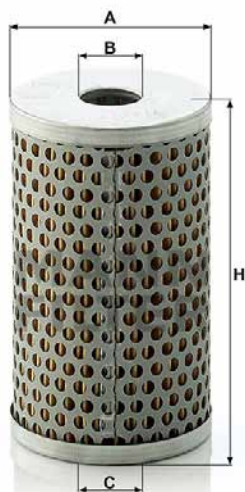

A: 108
B: 1 – 14 UNS
H: 146

JMR PART NO: FIL501-DD
MANN FILTER

M&H PART NO: W9023/1

Gearbox / Diff Filter
Scania

DIMENSIONS:
(mm)

A: 96
B: 63
C: 72
G: M 23 X 1.5
H: 116
UGV: 1.60

JMR PART NO: FIL605-AD
MANN FILTER

M&H PART NO: H601/4

Power Steering Filter
Scania

DIMENSIONS:
(mm)

– R470
– R500
A: 60
B: 18
C: 18
H: 101

JMR PART NO: FIL601-AD
MANN FILTER

M&H PART NO: HU13125X

Oil Filter
MAN D26

DIMENSIONS:
(mm)

A: 113
B: 45
C: 56
D: 113
H: 202

JMR PART NO: FIL601-BD
MANN FILTER

M&H PART NO: HU1381X

Oil Filter
MAN D28

DIMENSIONS:
(mm)

A: 115
B: 55
C: 55
H: 147

JMR PART NO: FIL602-AD
MANN FILTER

M&H PART NO: PU911