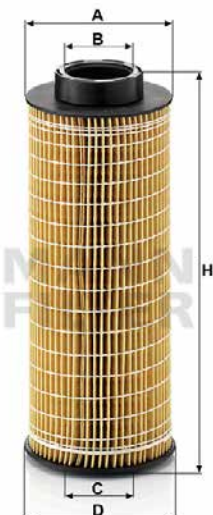

- A: 261
- B: 162
- H: 45

JMR PART NO: FIL406-AD
MANN FILTER

M&H PART NO: PL420X

Coolant Filter
DAF MX

DIMENSIONS:
(mm)

A: 108
G: 1 – 14 UNS
H: 230

JMR PART NO: FIL406-BD
MANN FILTER

M&H PART NO: WA940/18

Coolant Filter
DAF XE

DIMENSIONS:
(mm)

A: 93
B: 62
C: 71
G: 11 / 16 – 16 UN
H: 137

JMR PART NO: FIL605-AD
MANN FILTER

M&H PART NO: H601/4

Power Steering Filter
DAF

DIMENSIONS:
(mm)

– XE CF85
– MX CF85
A: 60
B: 18
C: 18
H: 101
M&H

JMR PART NO: FIL503-DD
MANN FILTER

M&H PART NO: TB1396/3X

Air Dryer Filter (Small)
Scania

DIMENSIONS:
(mm)

A: 136
B: 100
C: 111
G: G1 1/4
H: 177

JMR PART NO: FIL501-AD
MANN FILTER

M&H PART NO: HU1077/1Z

Oil Filter
Scania

DIMENSIONS:
(mm)

A: 90
B: 45
C: 45
H: 281

JMR PART NO: FIL501-BD
MANN FILTER

M&H PART NO: HU1072X

Oil Filter
Scania

DIMENSIONS:
(mm)

A: 100
B: 45
D: 102
H: 258

JMR PART NO: FIL501-CD
MANN FILTER